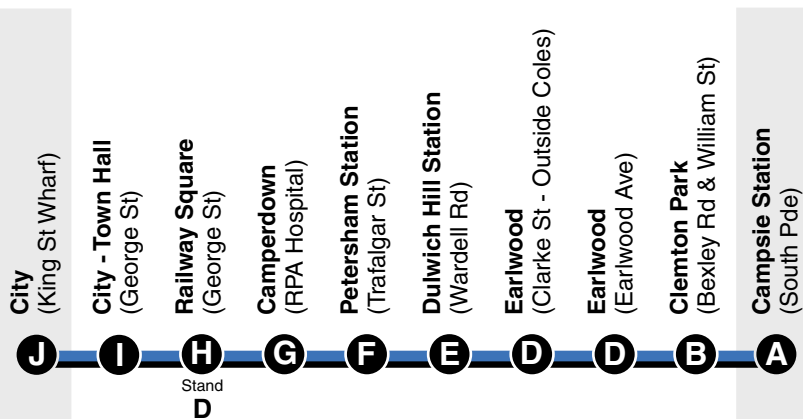

SERVICES TO CAMPSIE

412

Time Period

Saturday

AM	6:45	6:53	6:58	7:07	7:15	7:26	.....	7:35	7:40	7:48
▼	7:45	7:53	7:58	8:09	8:17	8:32	.....	8:43	8:49	8:59
	8:15	8:26	8:34	8:46	8:54	9:09	.....	9:20	9:26	9:36
	8:45	8:56	9:04	9:16	9:24	9:39	.....	9:50	9:56	10:06
	9:05	9:16	9:24	9:36	9:44	9:59	10:10	.....	.....	.....
	9:25	9:36	9:44	9:56	10:04	10:19	.....	10:30	10:36	10:46
	9:45	9:56	10:04	10:16	10:24	10:39	10:50	.....	.....	.....
	10:05	10:16	10:24	10:36	10:44	10:59	.....	11:10	11:16	11:26
	10:25	10:36	10:44	10:56	11:04	11:19	11:30	.....	.....	.....
	10:45	10:56	11:04	11:16	11:24	11:39	.....	11:50	11:56	12:06
	11:05	11:16	11:24	11:36	11:44	11:59	12:10	.....	.....	.....
	11:25	11:36	11:44	11:56	12:04	12:19	.....	12:30	12:36	12:46
	11:45	11:56	12:04	12:16	12:24	12:39	12:50	.....	.....	.....
PM	12:05	12:16	12:24	12:36	12:44	12:59	.....	1:10	1:16	1:26
▼	12:25	12:36	12:44	12:56	1:04	1:19	1:30	.....	.....	.....
	12:45	12:56	1:04	1:16	1:24	1:39	.....	1:50	1:56	2:06
	1:05	1:16	1:24	1:36	1:44	1:59	2:10	.....	.....	.....
	1:25	1:36	1:44	1:56	2:04	2:19	.....	2:30	2:36	2:46
	1:45	1:56	2:04	2:16	2:24	2:39	2:50	.....	.....	.....
	2:05	2:16	2:24	2:36	2:44	2:59	.....	3:10	3:16	3:26
	2:25	2:36	2:44	2:56	3:04	3:19	3:30	.....	.....	.....
	2:45	2:56	3:04	3:16	3:24	3:39	.....	3:50	3:56	4:06
	3:05	3:16	3:24	3:36	3:44	3:59	4:10	.....	.....	.....
	3:25	3:36	3:44	3:56	4:04	4:19	.....	4:30	4:36	4:46
	3:45	3:56	4:04	4:16	4:24	4:39	4:50	.....	.....	.....
	4:05	4:16	4:24	4:36	4:44	4:59	.....	5:10	5:16	5:26
	4:25	4:36	4:44	4:56	5:04	5:19	5:30	.....	.....	.....
	4:45	4:56	5:04	5:16	5:24	5:39	.....	5:50	5:56	6:06
	5:05	5:16	5:24	5:36	5:44	5:59	6:10	.....	.....	.....
	5:25	5:36	5:44	5:56	6:04	6:19	.....	6:30	6:36	6:46
	5:50	6:01	6:09	6:21	6:29	6:44	6:55	.....	.....	.....
	6:20	6:31	6:39	6:51	6:59	7:10	.....	7:19	7:24	7:32
	6:50	7:01	7:07	7:16	7:24	7:35	7:44	.....	.....	.....
	7:20	7:28	7:34	7:43	7:51	8:02	.....	8:11	8:16	8:24
	7:50	7:58	8:04	8:13	8:21	8:32	.....	8:41	8:46	8:54
	8:20	8:28	8:34	8:43	8:51	9:02	.....	9:11	9:16	9:24
	8:51	8:59	9:05	9:14	9:22	9:33	.....	9:42	9:47	9:55
	9:10	9:18	9:24	9:33	9:41	9:52	.....	10:01	10:06	10:14
	10:10	10:18	10:24	10:33	10:41	10:52	.....	11:01	11:06	11:14
AM	11:10	11:18	11:24	11:33	11:41	11:52	.....	12:01	12:06	12:14
▼	12:10	12:18	12:24	12:33	12:41	12:52	.....	1:01	1:06	1:14

Sunday & Holidays